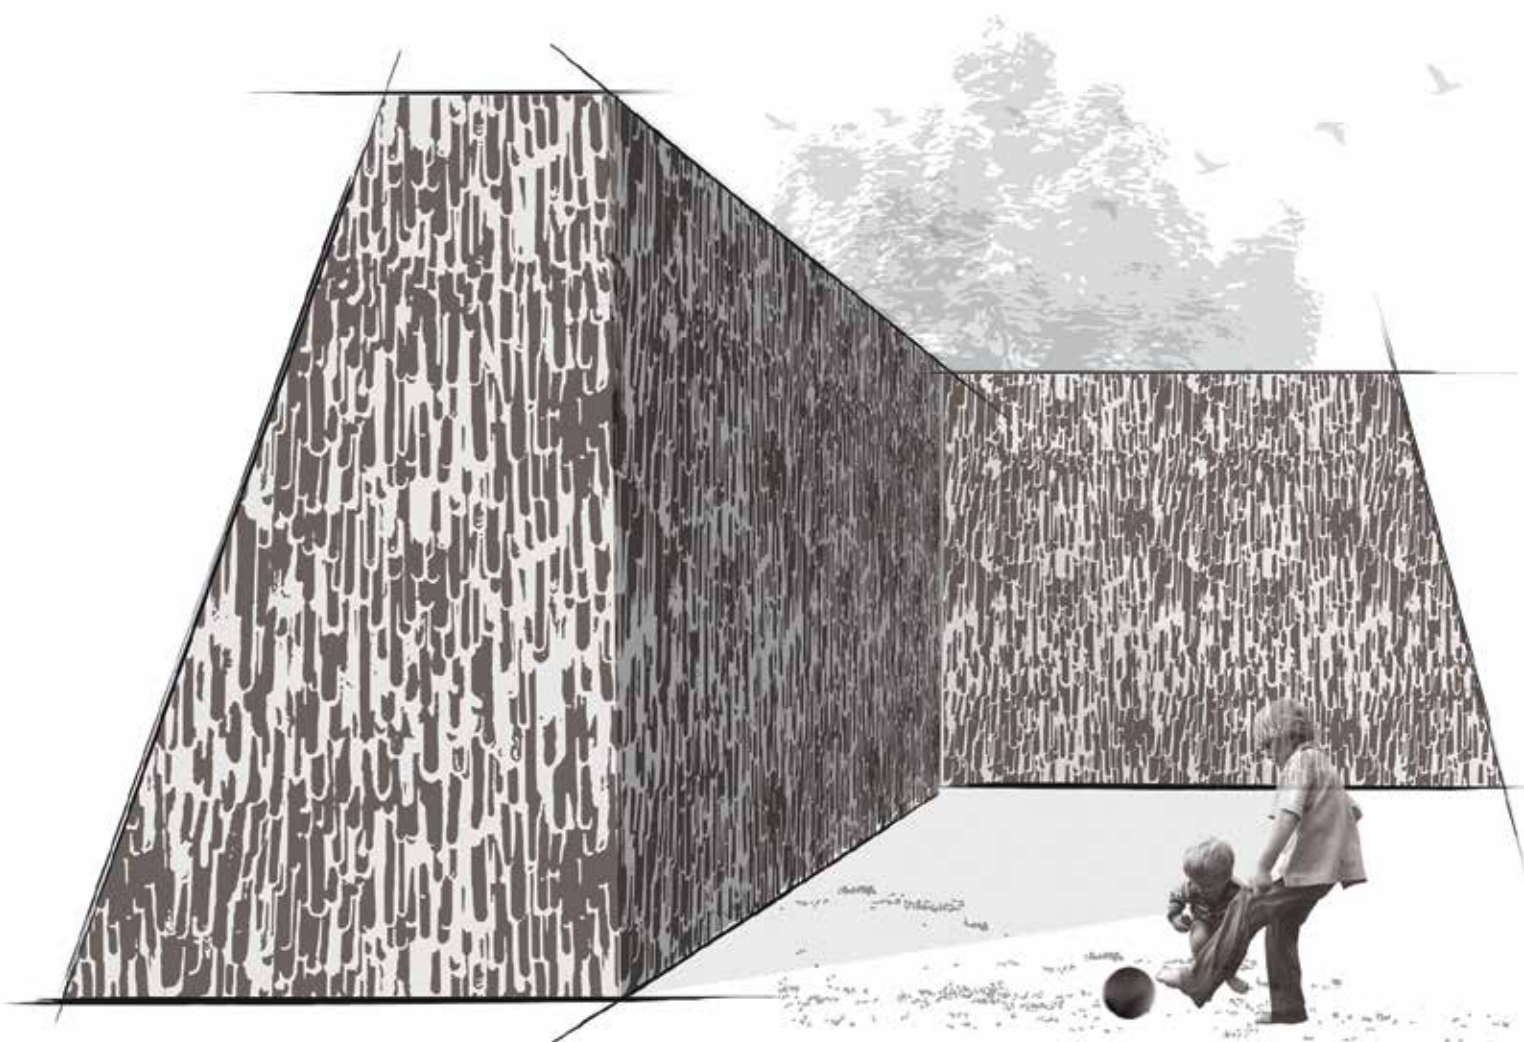

Drip Down nega

Pattern illustration 1:25

The pattern is printed continuously on the paper.

Pattern print sizes

Variable

Height	3200mm	-
Width	Continuous	

Pattern details

-

Pattern illustration 1:1

3D Visualization